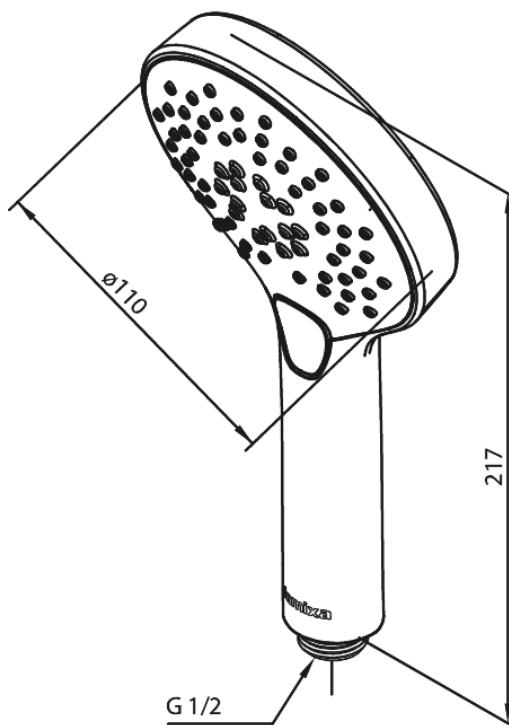

Silhouet

Hand Shower

Article no.: 766868800
Finish: Brushed Bronze
Series: Silhouet

EAN no.: 5708516854234

Standard features:

Water consumption max.9 l/min
3 spray modes

Product features

FM Mattsson Denmark ApS
Hvidkærvej 48, 5250 Odense SV, DK-56416218