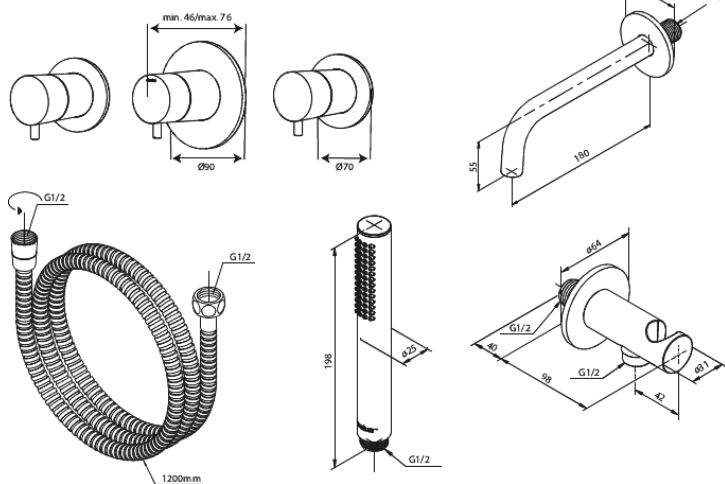

FM Mattsson Denmark ApS
Hvidkærvej 48, 5250 Odense SV, DK-56416218

+45 88 33 00 34 danmark@fmmattssongroup.com

Mere information på damixa.com

damixa