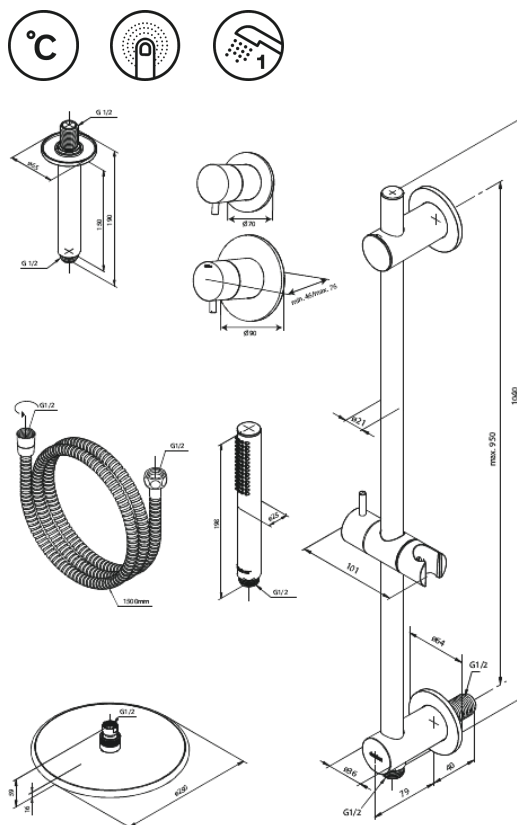

Silhouet

Silhouet DR 2

Article no.: 570508800
Finish: Brushed Bronze
Series: Silhouet

EAN no.: 5708516854173

Standard features:

Cover plate and handle in metal
Including head shower, hand shower and hose
Head Shower max. 9 l/m / Hand Shower max. 9 l/m

Build-in depth (min. 75mm - max. 105mm)

Product features

FM Mattsson Denmark ApS
Hvidkærvej 48, 5250 Odense SV, DK-56416218

+45 88 33 00 34 danmark@fmmattssongroup.com

Mere information på damixa.com

damixa