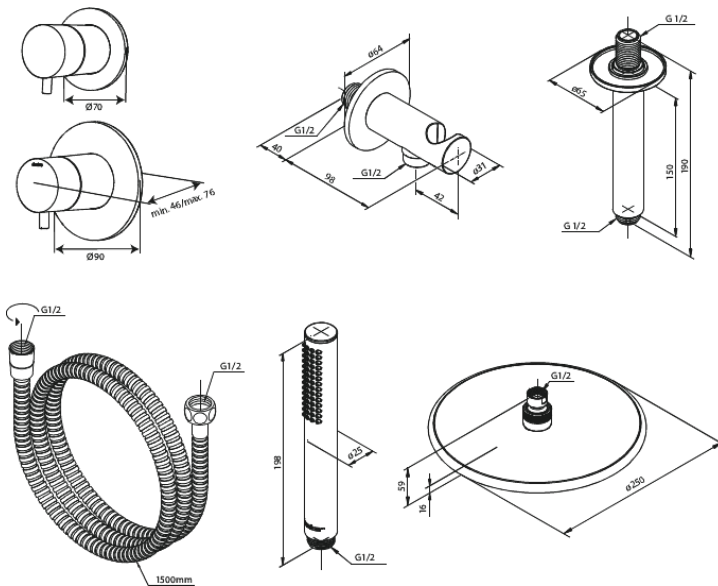

Silhouet

Silhouet DS 2

Article no.: 570488800
Finish: Brushed Bronze
Series: Silhouet

EAN no.: 5708516854159

Standard features:

Cover plate and handle in metal
Including head shower, hand shower and hose
Head Shower max. 9 l/m / Hand Shower max. 9 l/m
Build-in depth (min. 75mm - max. 105mm)

Product features

FM Mattsson Denmark ApS
Hvidkærvej 48, 5250 Odense SV, DK-56416218

+45 88 33 00 34 danmark@fmmattssongroup.com

Mere information på damixa.com

damixa