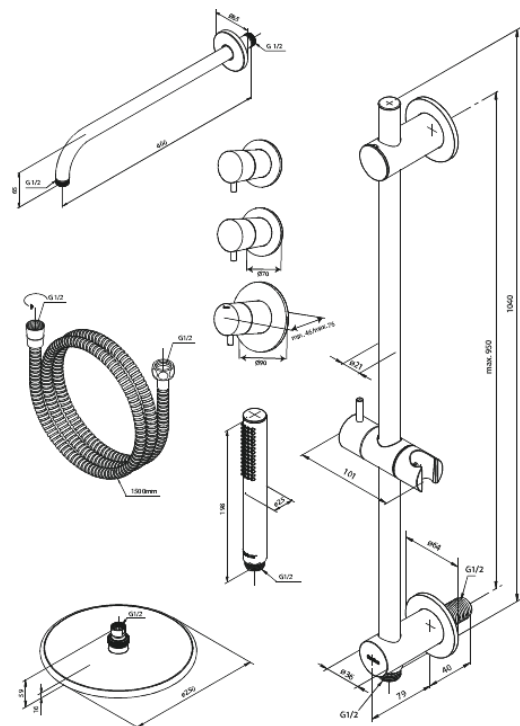

Product features

FM Mattsson Denmark ApS
Hvidkærvej 48, 5250 Odense SV, DK-56416218

+45 88 33 00 34 danmark@fmmattssongroup.com

Mere information på damixa.com

damixa