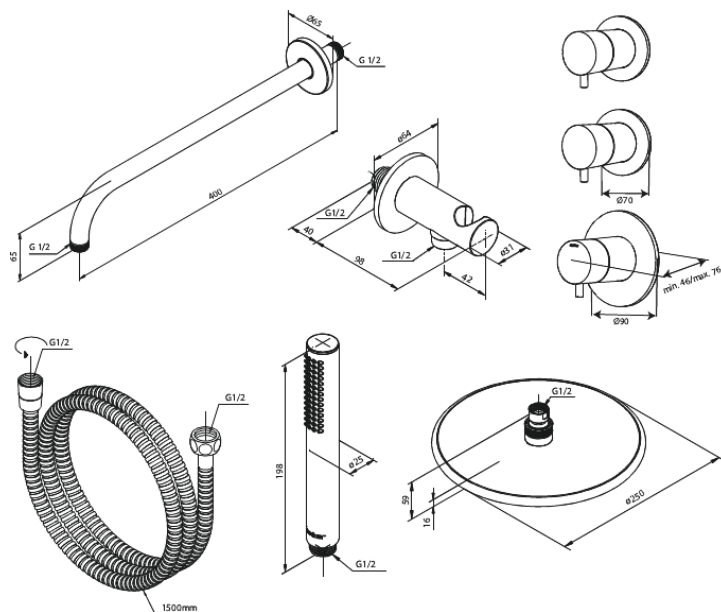

Silhouet

Silhouet XS 1

Article no.: 570458800
Finish: Brushed Bronze
Series: Silhouet

EAN no.: 5708516854067

Standard features:

Ceramic cartridge
Cover plate and handle in metal
Including head shower, hand shower and hose
Head Shower max. 9 l/m / Hand Shower max. 9 l/m
Build-in depth (min. 75mm - max. 105mm)

Product features

FM Mattsson Denmark ApS
Hvidkærvej 48, 5250 Odense SV, DK-56416218

+45 88 33 00 34 danmark@fmmattssongroup.com

Mere information på damixa.com

damixa