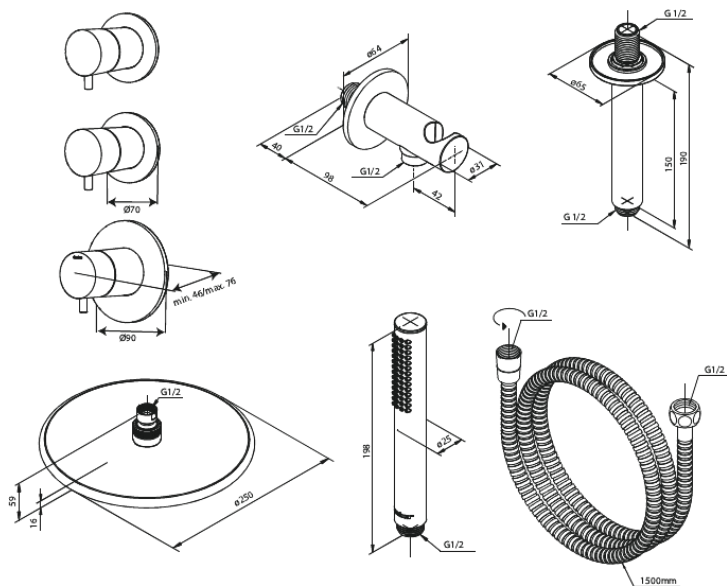

Silhouet

Silhouet XS 2

Article no.: 570448800
Finish: Brushed Bronze
Series: Silhouet

EAN no.: 5708516854029

Standard features:

Cover plate and handle in metal
Including head shower, hand shower and hose
Head Shower max. 9 l/m / Hand Shower max. 9 l/m

Product features

FM Mattsson Denmark ApS
Hvidkærvej 48, 5250 Odense SV, DK-56416218

+45 88 33 00 34 danmark@fmmattssongroup.com

Mere information på damixa.com

damixa