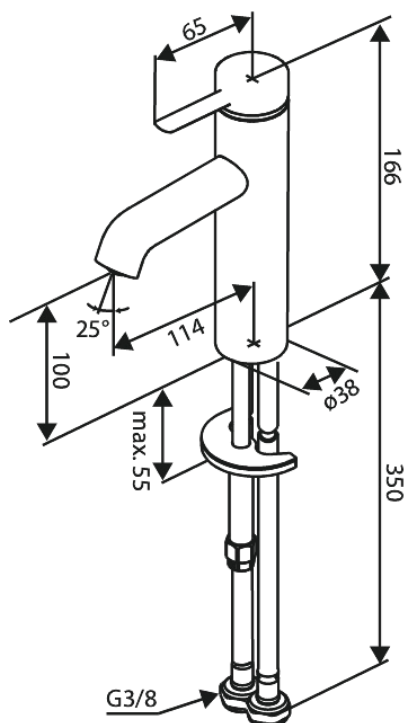

Product features

FM Mattsson Denmark ApS
Hvidkærvej 48, 5250 Odense SV, DK-56416218

+45 88 33 00 34 danmark@fmmattssongroup.com

Mere information på damixa.com

damixa