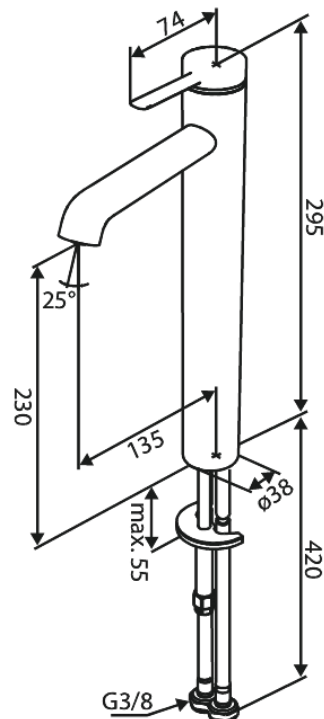

Product features

FM Mattsson Denmark ApS
Hvidkærvej 48, 5250 Odense SV, DK-56416218

+45 88 33 00 34 danmark@fmmattssongroup.com

Mere information på damixa.com

damixa