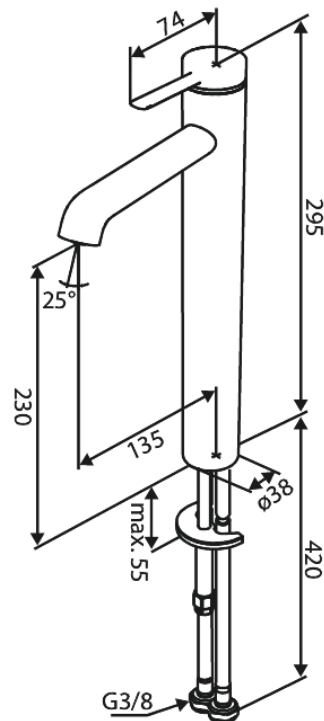

Product features

FM Mattsson Denmark ApS
Hvidkærvej 48, 5250 Odense SV, DK-56416218

+45 88 33 00 34 danmark@fmmattssongroup.com

Mere information på damixa.com

damixa