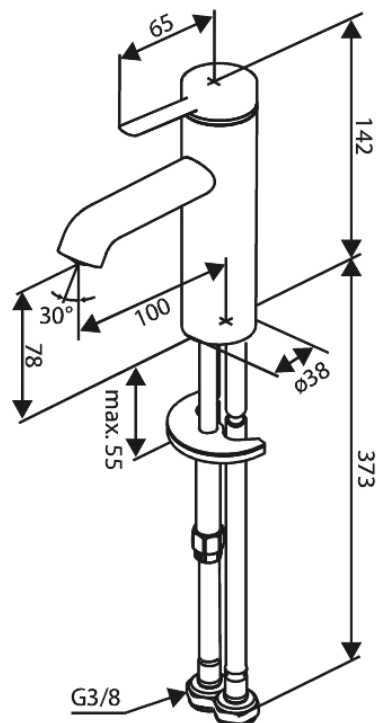

Product features

FM Mattsson Denmark ApS
Hvidkærvej 48, 5250 Odense SV, DK-56416218

+45 88 33 00 34 danmark@fmmattssongroup.com

Mere information på damixa.com

damixa