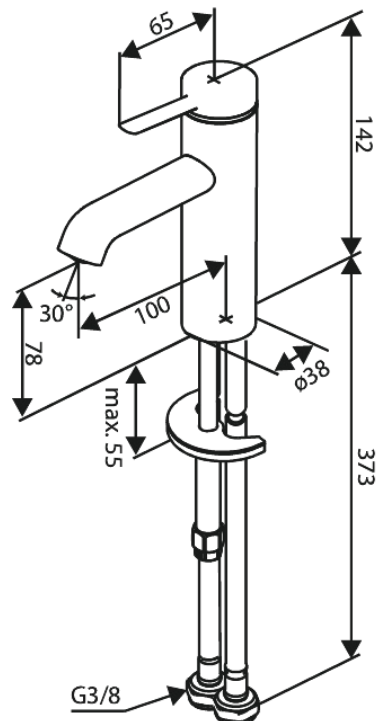

Product features

FM Mattsson Denmark ApS
Hvidkærvej 48, 5250 Odense SV, DK-56416218

+45 88 33 00 34 danmark@fmmattssongroup.com

Mere information på damixa.com

damixa