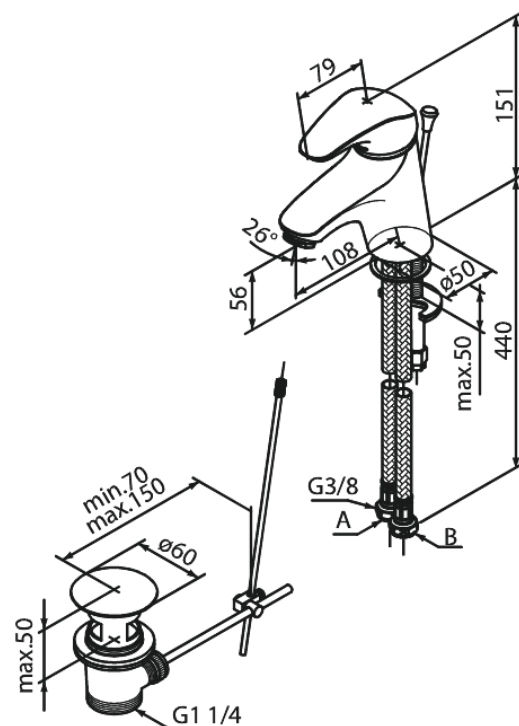

Product features

FM Mattsson Denmark ApS
Hvidkærvej 48, 5250 Odense SV, DK-56416218

+45 88 33 00 34 danmark@fmmattssongroup.com

Mere information på damixa.com

damixa