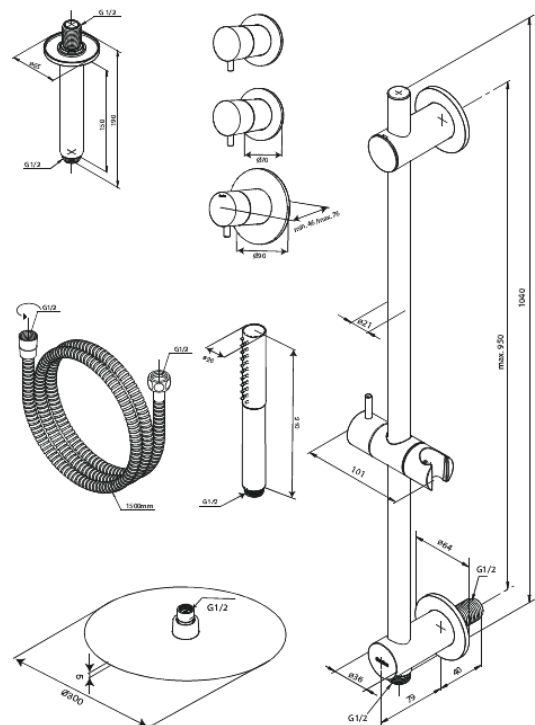

Iris

XR 2

Article no.: 570707900
Finish: Brushed Brass
Series: Iris

EAN no.: 5708516851516

Standard features:

- Cover plate and handle in metal
- 1500 mm shower hose
- Head shower 30 cm
- Hand shower with 3 spray modes
- Shower arm ceiling mounted 15 cm
- Shower rail with integrated outlet and holder
- Flexible fastening in top of the rail
- Head shower 8 l/m / Hand shower 6 l/m