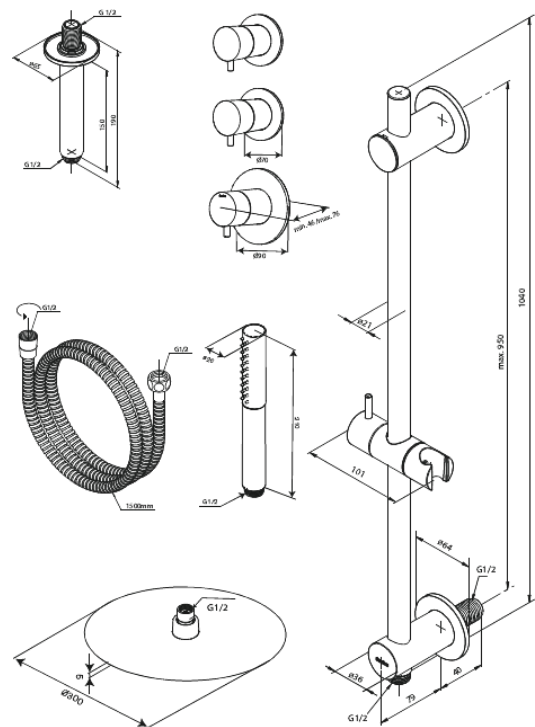

# Iris XR 2

**Article no.:** 570707900  
**Finish:** Brushed Brass  
**Series:** Iris

**EAN no.:** 5708516851516

## Standard features:

- Cover plate and handle in metal
- 1500 mm shower hose
- Head shower 30 cm
- Hand shower with 3 spray modes
- Shower arm ceiling mounted 15 cm
- Shower rail with integrated outlet and holder
- Flexible fastening in top of the rail
- Head shower 8 l/m / Hand shower 6 l/m