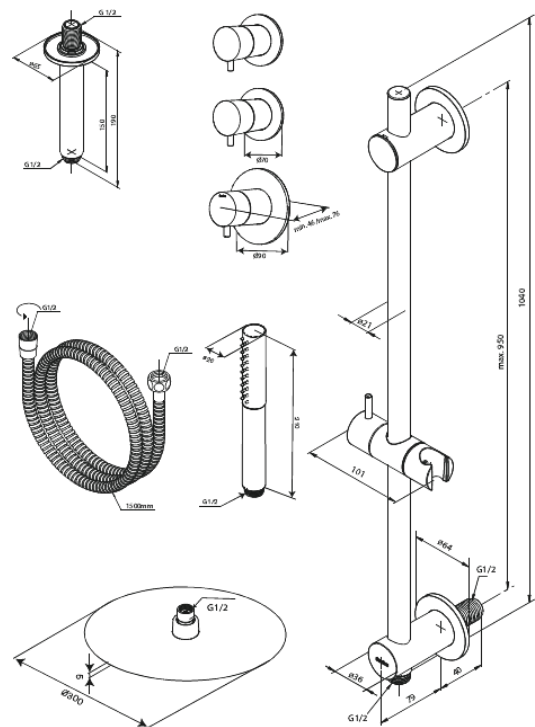

Iris

XR 2

Article no.: 570706100
Finish: Matt black
Series: Iris

EAN no.: 5708516851509

Standard features:

- Cover plate and handle in metal
- 1500 mm shower hose
- Head shower 30 cm
- Hand shower with 3 spray modes
- Shower arm ceiling mounted 15 cm
- Shower rail with integrated outlet and holder
- Flexible fastening in top of the rail
- Head shower 8 l/m / Hand shower 6 l/m