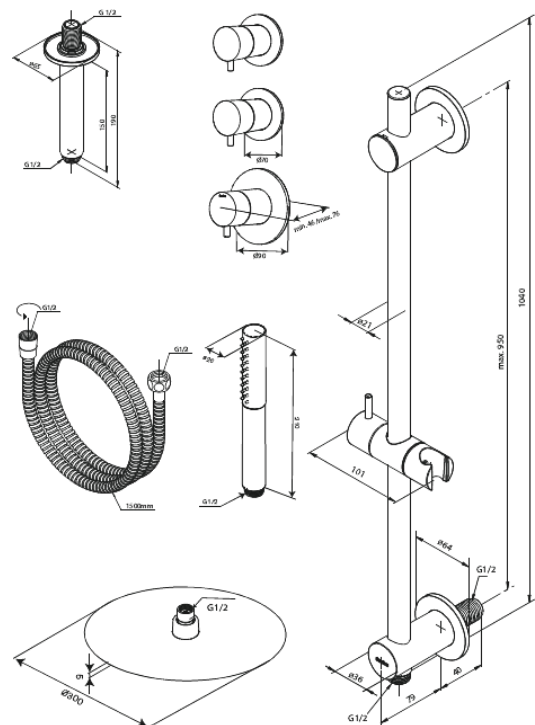

Iris

Iris XR 2

Article no.: 570705500
Finish: Graphite Grey
Series: Iris

EAN no.: 5708516851493

Standard features:

- Cover plate and handle in metal
- 1500 mm shower hose
- Head shower 30 cm
- Hand shower with 3 spray modes
- Shower arm ceiling mounted 15 cm
- Shower rail with integrated outlet and holder
- Flexible fastening in top of the rail
- Head shower 8 l/m / Hand shower 6 l/m