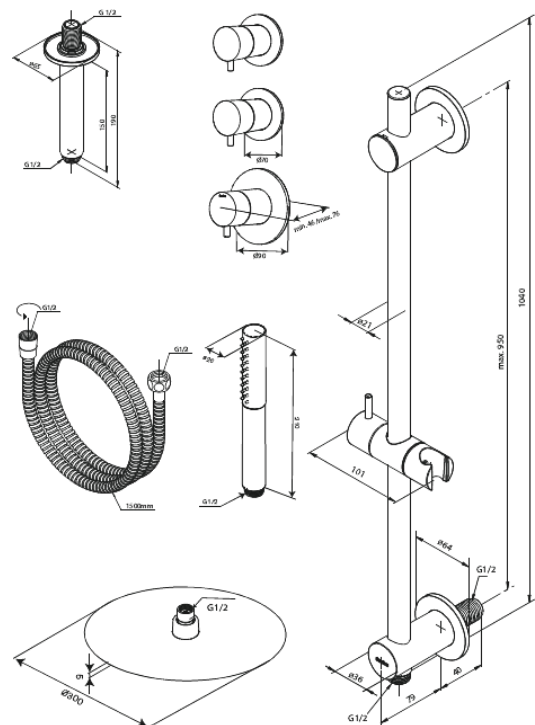

Iris

Iris XR 2

Article no.: 570704600
Finish: Steel
Series: Iris

EAN no.: 5708516851486

Standard features:

Cover plate and handle in metal
1500 mm shower hose
Head shower 30 cm
Hand shower with 3 spray modes
Shower arm ceiling mounted 15 cm
Shower rail with integrated outlet and holder
Flexible fastening in top of the rail
Head shower 8 l/m / Hand shower 6 l/m