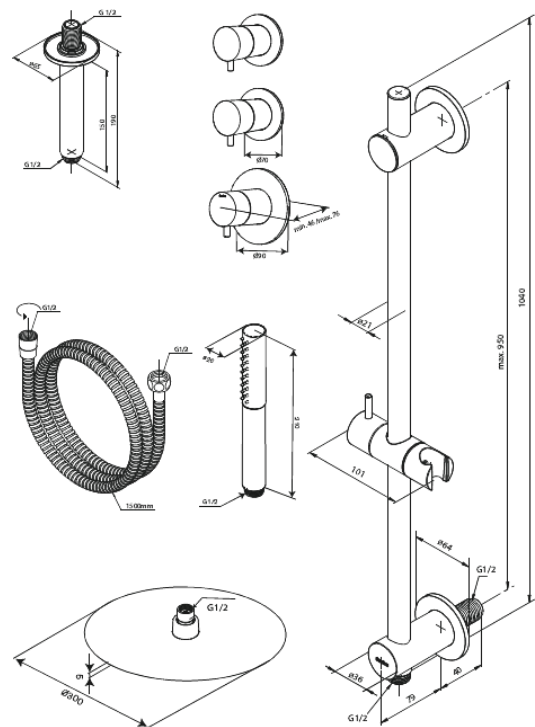

Iris

XR 2

Article no.: 570700000
Finish: Chrome
Series: Iris

EAN no.: 5708516851479

Standard features:

- Cover plate and handle in metal
- 1500 mm shower hose
- Head shower 30 cm
- Hand shower with 3 spray modes
- Shower arm ceiling mounted 15 cm
- Shower rail with integrated outlet and holder
- Flexible fastening in top of the rail
- Head shower 8 l/m / Hand shower 6 l/m