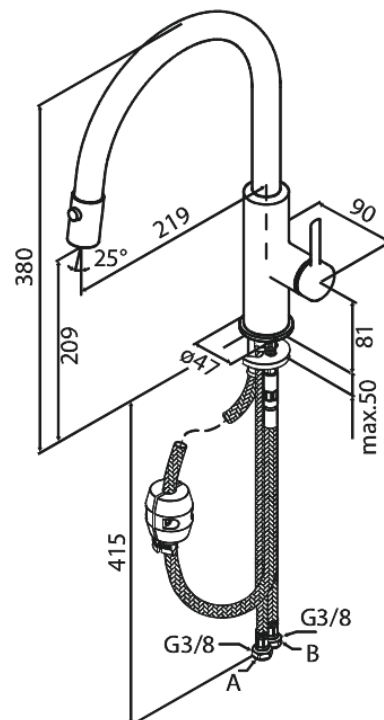

Product features

FM Mattsson Denmark ApS
Hvidkærvej 48, 5250 Odense SV, DK-56416218

+45 88 33 00 34 danmark@fmmattssongroup.com

Mere information på damixa.com

damixa