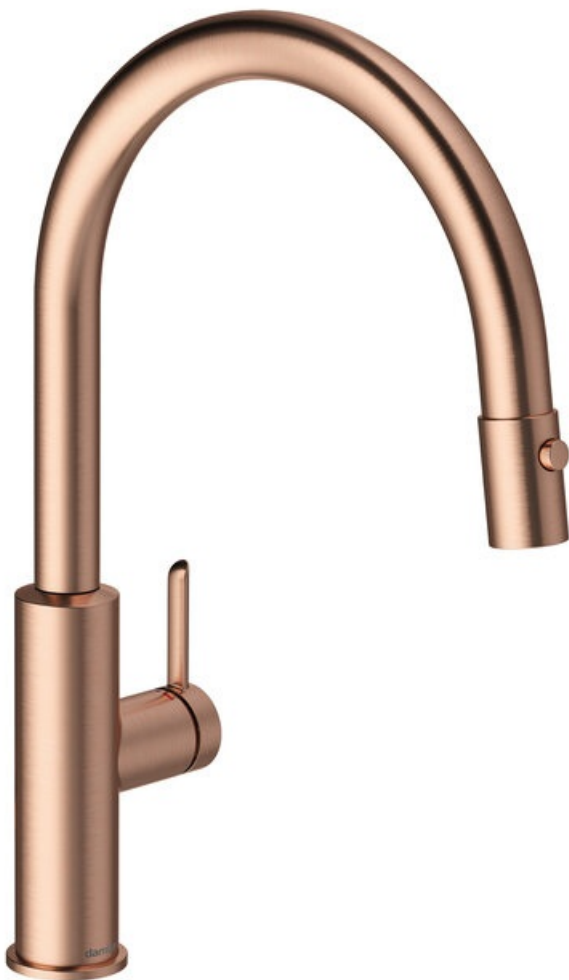

Iris

Kitchen mixer with pull-out spray

Article no.: 911208735
Finish: Brushed Copper
Series: Iris

EAN no.: 5708516850731

Standard features:

120° swivel limitation
Ceramic cartridge
Cold-start
Water consumption max.6 l/min