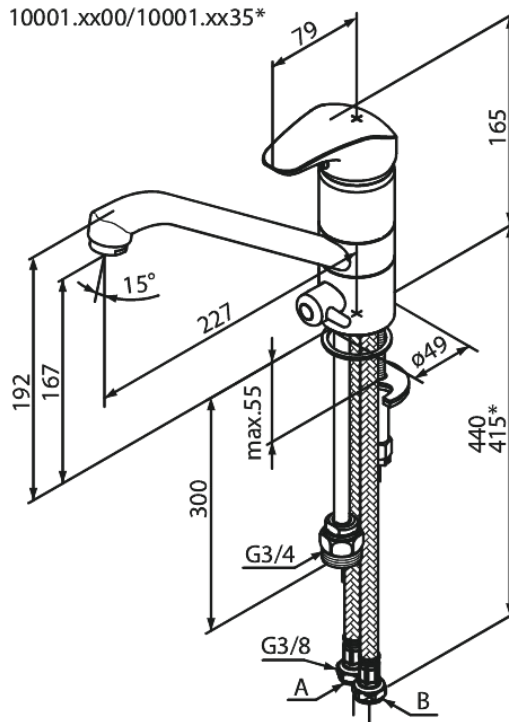

Product features

10001.xx00/10001.xx35*