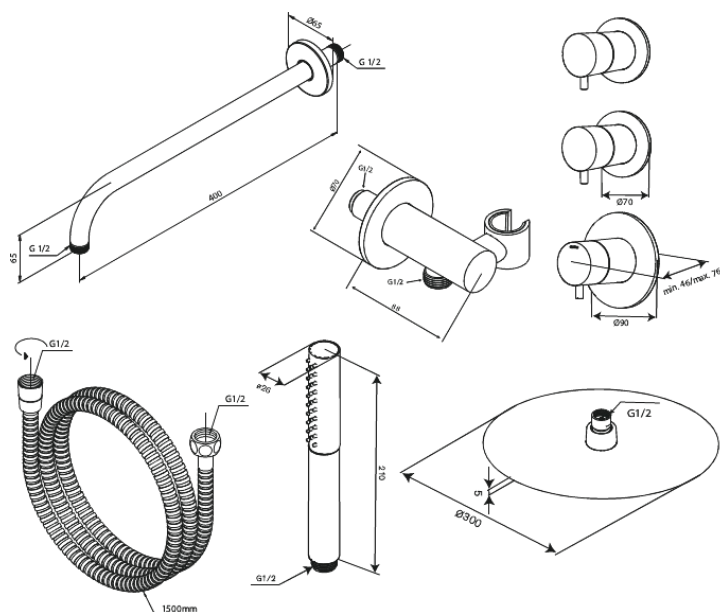

## XS 1

**Article no.:** 570658700  
**Finish:** Brushed Copper  
**Series:** Iris

**EAN no.:** 5708516849711

### Standard features:

Cover plate and handle in metal  
1500 mm shower hose  
Shower arm wall mounted 40 cm  
Head shower 30 cm  
Hand shower with 3 spray modes  
Outlet elbow with flexible shower holder  
Head shower 8 l/m / Hand shower 6 l/m