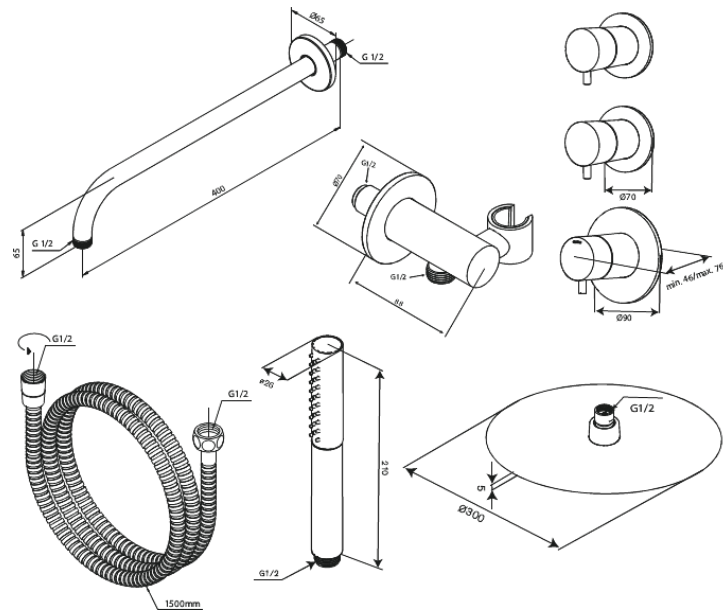

# XS 1

**Article no.:** 570657900  
**Finish:** Brushed Brass  
**Series:** Iris

**EAN no.:** 5708516849704

## Standard features:

Cover plate and handle in metal  
1500 mm shower hose  
Shower arm wall mounted 40 cm  
Head shower 30 cm  
Hand shower with 3 spray modes  
Outlet elbow with flexible shower holder  
Head shower 8 l/m / Hand shower 6 l/m