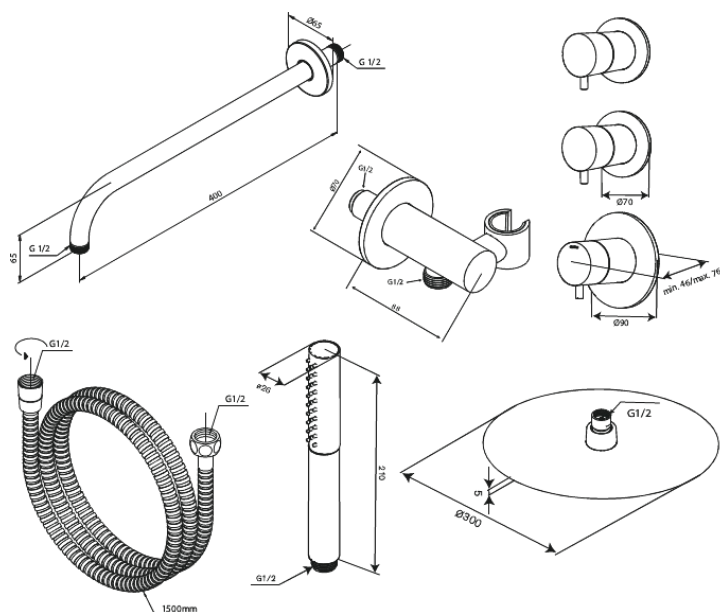

Iris

XS 1

Article no.: 570656100
Finish: Matt black
Series: Iris

EAN no.: 5708516849698

Standard features:

Cover plate and handle in metal
1500 mm shower hose
Shower arm wall mounted 40 cm
Head shower 30 cm
Hand shower with 3 spray modes
Outlet elbow with flexible shower holder
Head shower 8 l/m / Hand shower 6 l/m