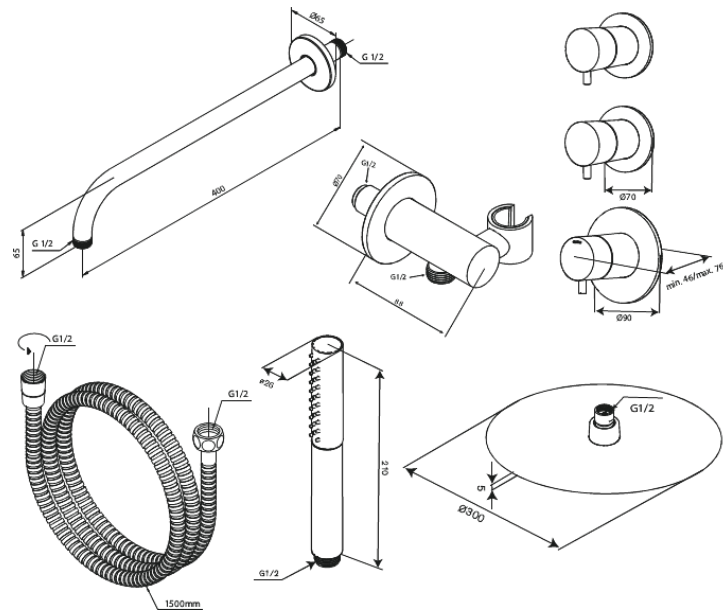

Iris

XS 1

Article no.: 570655500
Finish: Graphite Grey
Series: Iris

EAN no.: 5708516849681

Standard features:

Cover plate and handle in metal
1500 mm shower hose
Shower arm wall mounted 40 cm
Head shower 30 cm
Hand shower with 3 spray modes
Outlet elbow with flexible shower holder
Head shower 8 l/m / Hand shower 6 l/m