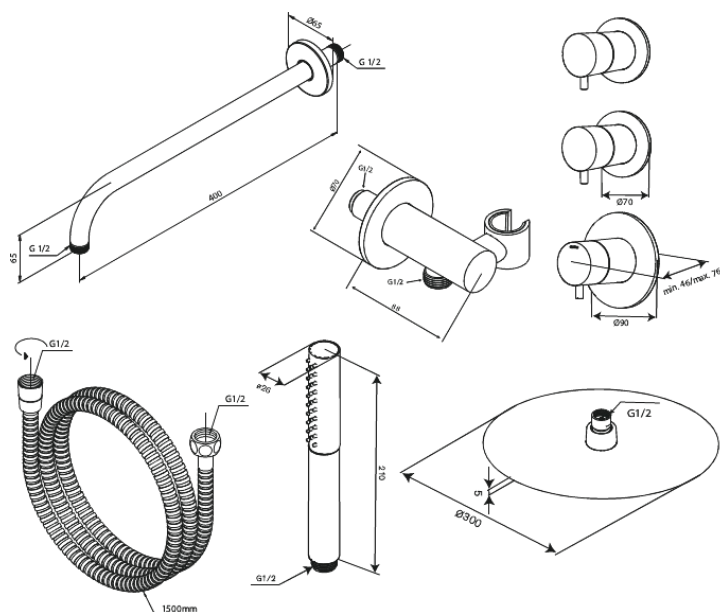

Iris

XS 1

Article no.: 570654600
Finish: Steel
Series: Iris

EAN no.: 5708516849674

Standard features:

Cover plate and handle in metal
1500 mm shower hose
Shower arm wall mounted 40 cm
Head shower 30 cm
Hand shower with 3 spray modes
Outlet elbow with flexible shower holder
Head shower 8 l/m / Hand shower 6 l/m