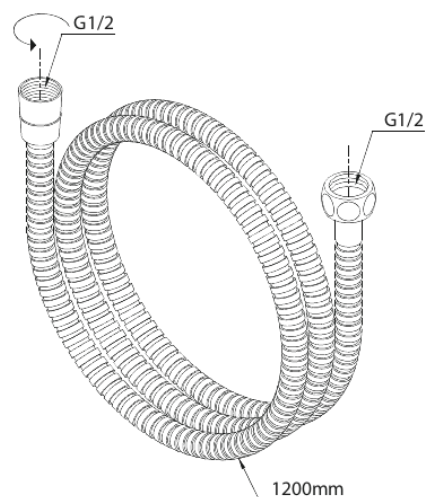

Shower Hose Metal (1200 mm)

Article no.: 766928800
Finish: Brushed Bronze
Series:

EAN no.: 5708516849308

FM Mattsson Denmark ApS
Hvidkærvej 48, 5250 Odense SV, DK-56416218

+45 88 33 00 34 danmark@fmmattssongroup.com