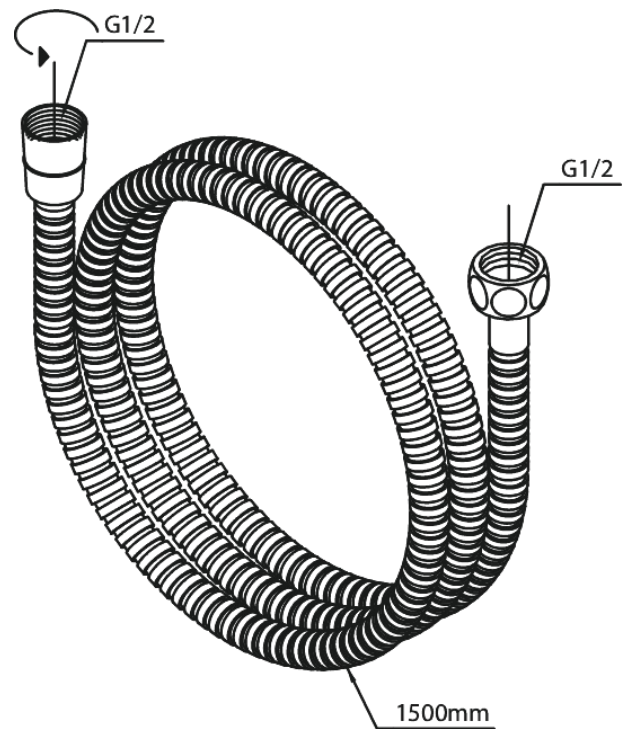

Shower Hose Metal 1500 mm

Article no.: 766528800
Finish: Brushed Bronze
Series:

EAN no.: 5708516849292

FM Mattsson Denmark ApS
Hvidkærvej 48, 5250 Odense SV, DK-56416218

+45 88 33 00 34 danmark@fmmattssongroup.com