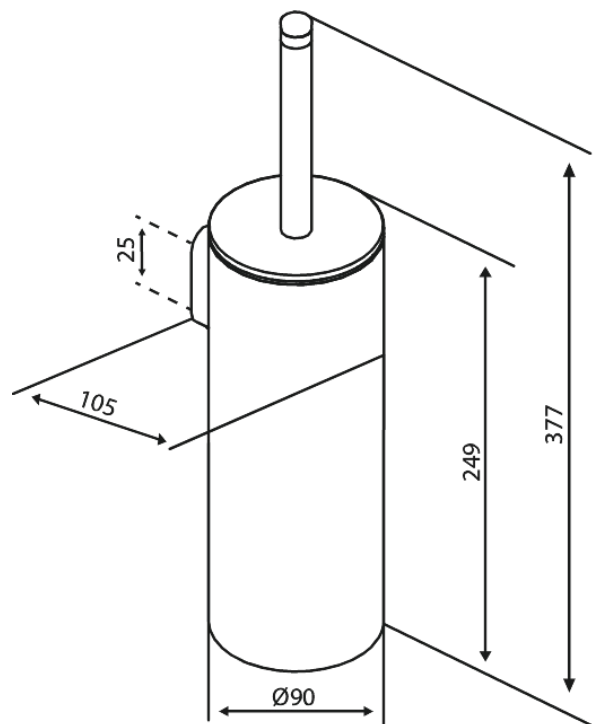

Zen

Toilet brush

Article no.: 487345500
Finish: Graphite Grey
Series: Zen

EAN no.: 5708516848271

Standard features:

- Flexible installation – adhesive or screws
- Removable inner container
- Removable for cleaning
- Replaceable brush head