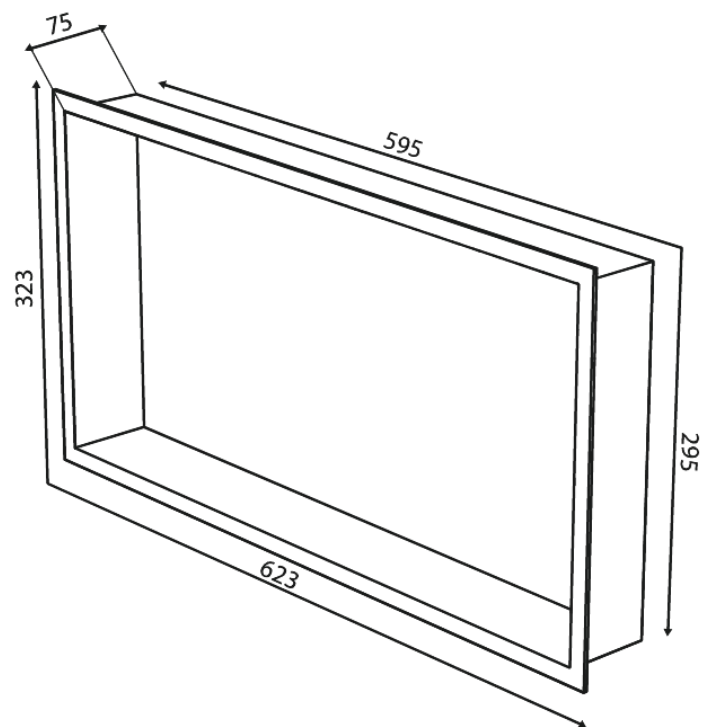

Zen

Built-in shower shelf

Article no.: 487474600
Finish: Steel
Series: Zen

EAN no.: 5708516847823

FM Mattsson Denmark ApS
Hvidkærvej 48, 5250 Odense SV, DK-56416218

+45 88 33 00 34 danmark@fmmattssongroup.com