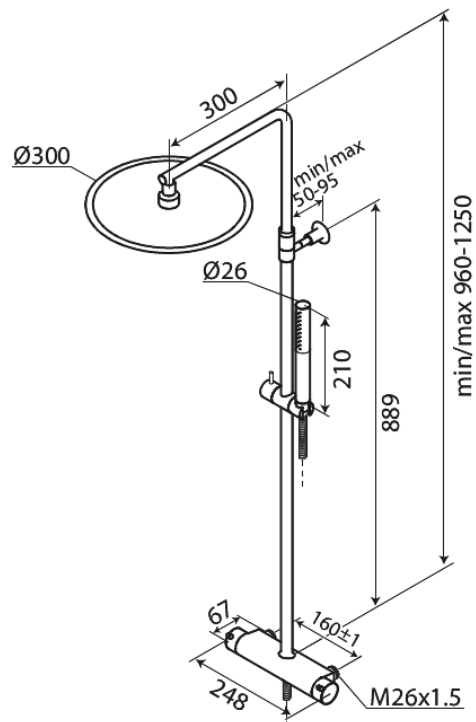

Product features

FM Mattsson Denmark ApS
Hvidkærvej 48, 5250 Odense SV, DK-56416218

+45 88 33 00 34 danmark@fmmattssongroup.com

Mere information på damixa.com

damixa