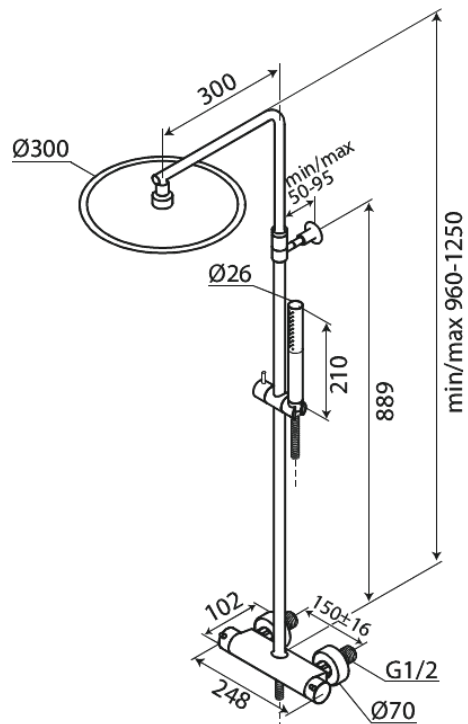

Product features

FM Mattsson Denmark ApS
Hvidkærvej 48, 5250 Odense SV, DK-56416218

+45 88 33 00 34 danmark@fmmattssongroup.com

Mere information på damixa.com

damixa