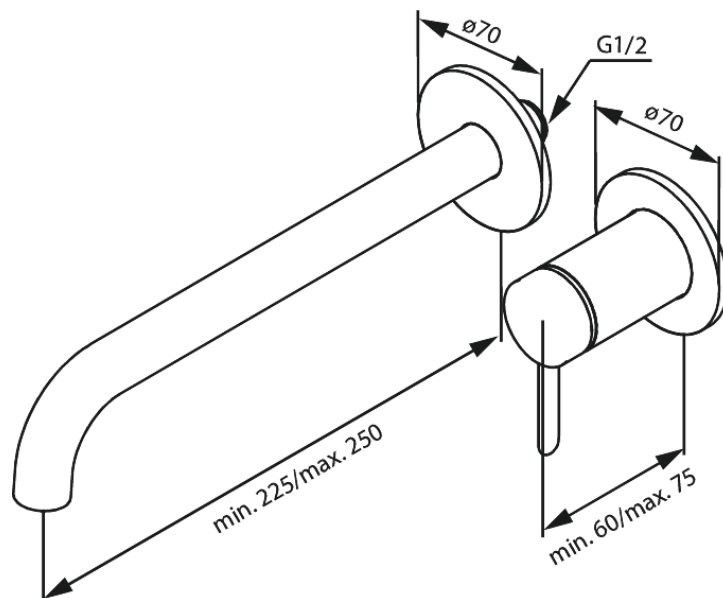

FM Mattsson Denmark ApS
Hvidkærvej 48, 5250 Odense SV, DK-56416218

+45 88 33 00 34 danmark@fmmattssongroup.com

Mere information på damixa.com

damixa