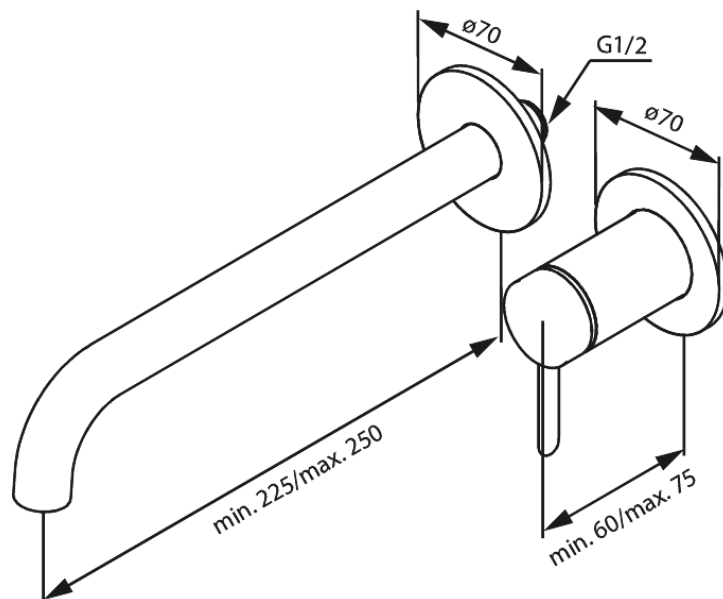

Iris Exposed kit for built in Basin Mixer (250 mm)

Article no.: 916168825
Finish: Brushed Bronze
Series:

EAN no.: 5708516847342

Standard features:

Ceramic cartridge
Cover plate and handle in metal

Product features