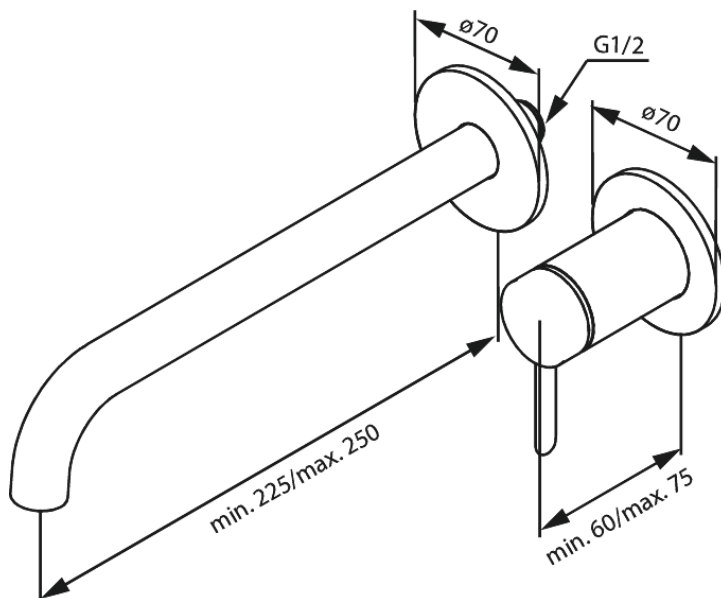

Product features

FM Mattsson Denmark ApS
Hvidkærvej 48, 5250 Odense SV, DK-56416218

+45 88 33 00 34 danmark@fmmattssongroup.com

Mere information på damixa.com

damixa