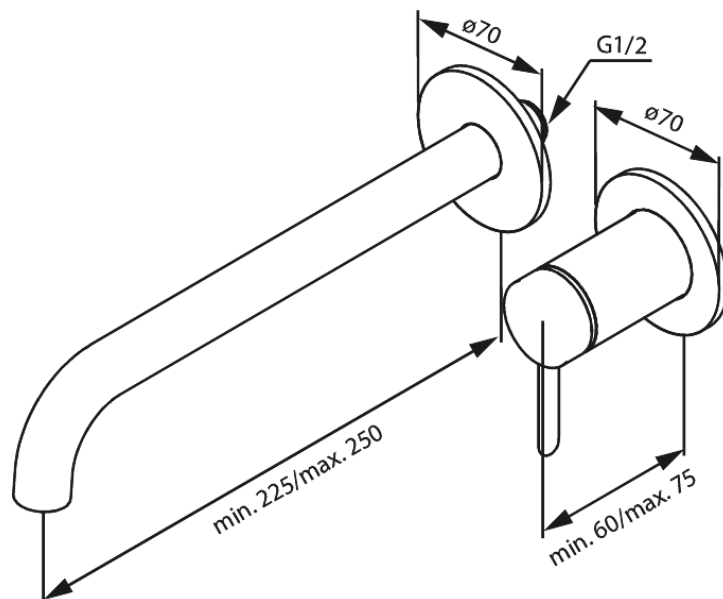

Iris Exposed kit for built in Basin Mixer (250 mm)

Article no.: 916168725
Finish: Brushed Copper
Series:

EAN no.: 5708516847335

Standard features:

Ceramic cartridge
Cover plate and handle in metal

Product features