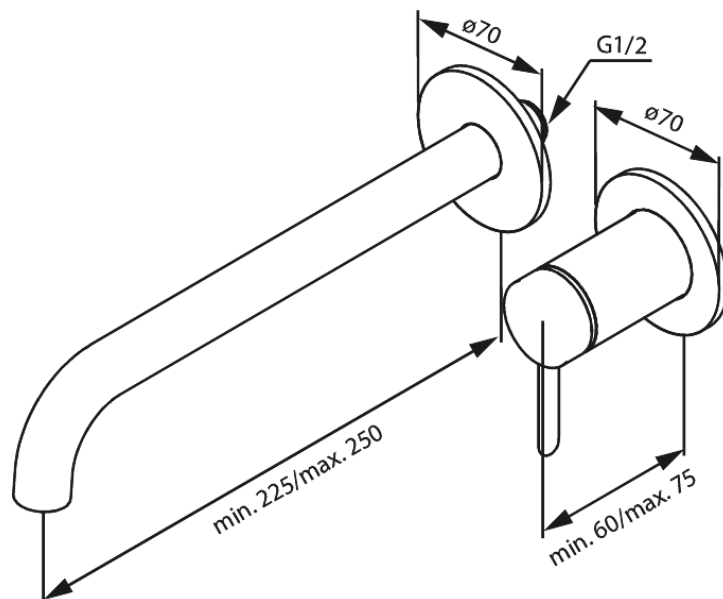

Product features

FM Mattsson Denmark ApS
Hvidkærvej 48, 5250 Odense SV, DK-56416218

+45 88 33 00 34 danmark@fmmattssongroup.com

Mere information på damixa.com

damixa