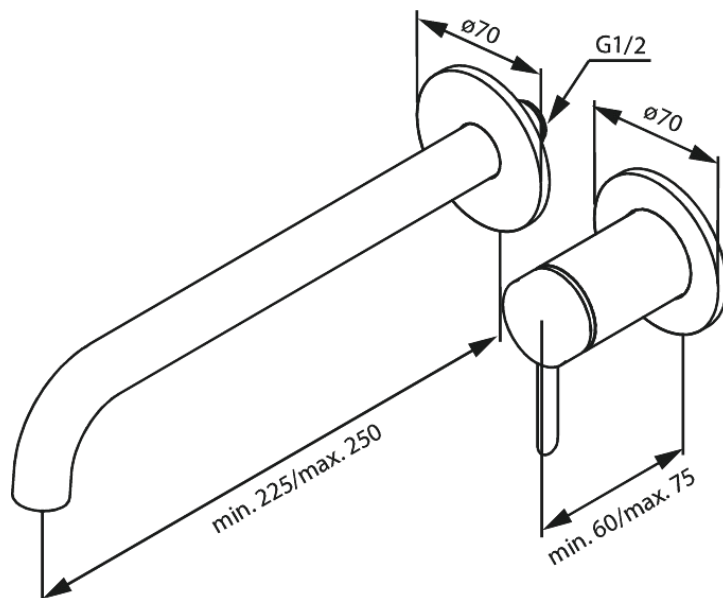

Product features

FM Mattsson Denmark ApS
Hvidkærvej 48, 5250 Odense SV, DK-56416218

+45 88 33 00 34 danmark@fmmattssongroup.com

Mere information på damixa.com

damixa