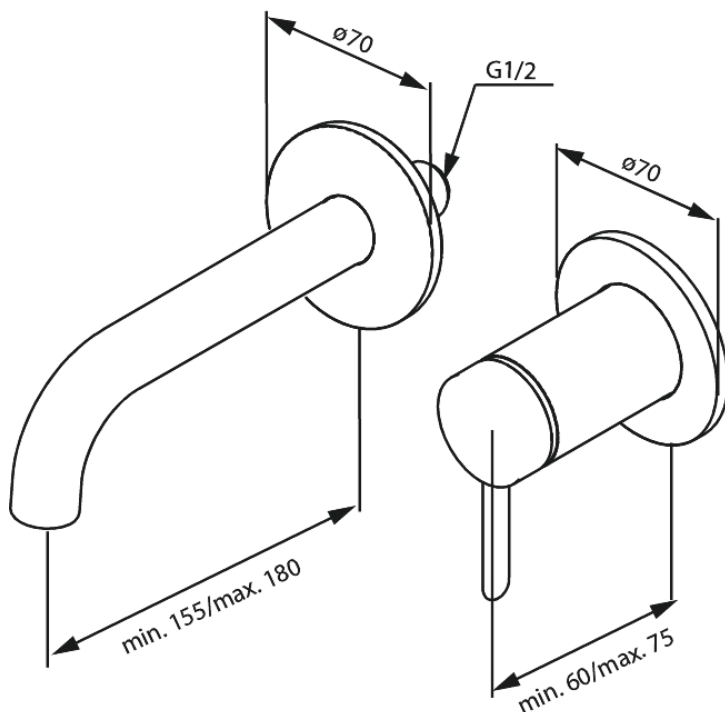

Product features

FM Mattsson Denmark ApS
Hvidkærvej 48, 5250 Odense SV, DK-56416218

+45 88 33 00 34 danmark@fmmattssongroup.com

Mere information på damixa.com

damixa