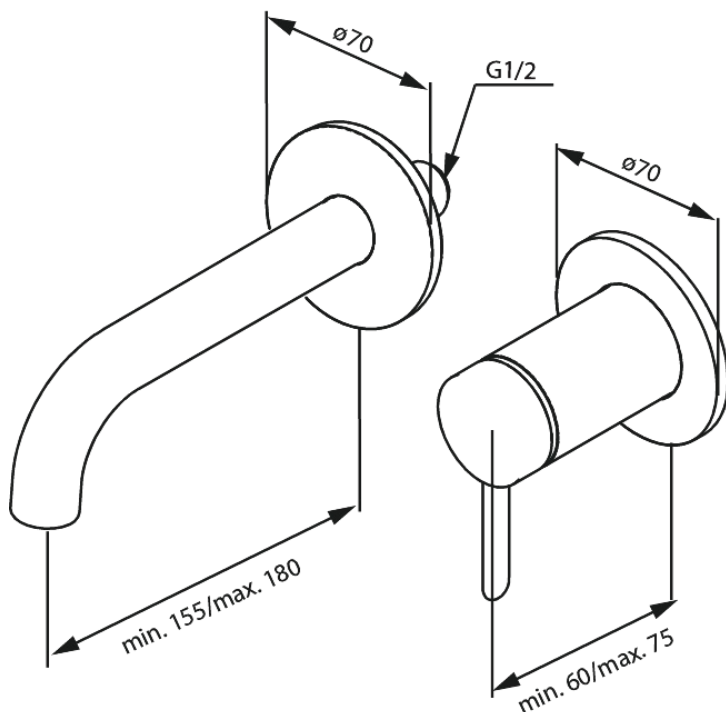

Product features

FM Mattsson Denmark ApS
Hvidkærvej 48, 5250 Odense SV, DK-56416218

+45 88 33 00 34 danmark@fmmattssongroup.com

Mere information på damixa.com

damixa