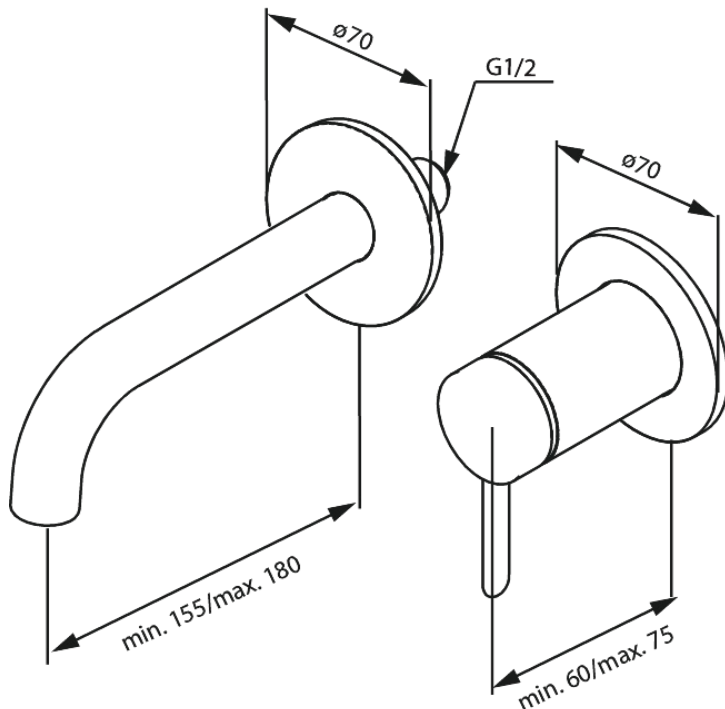

FM Mattsson Denmark ApS
Hvidkærvej 48, 5250 Odense SV, DK-56416218

+45 88 33 00 34 danmark@fmmattssongroup.com

Mere information på damixa.com

damixa