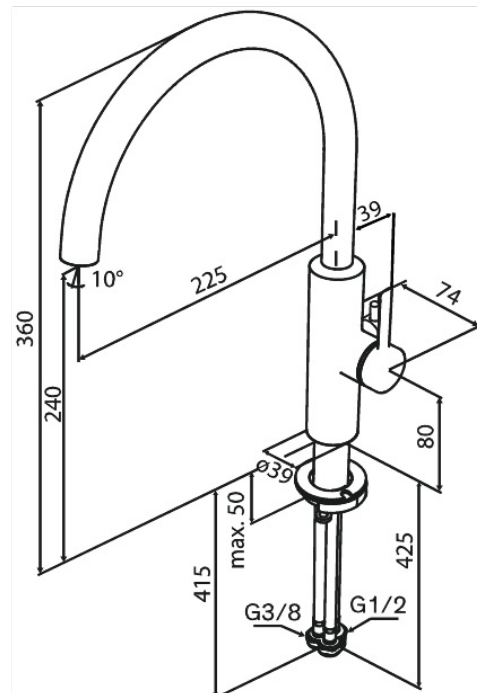

FM Mattsson Denmark ApS
Hvidkærvej 48, 5250 Odense SV, DK-56416218

+45 88 33 00 34 danmark@fmmattssongroup.com

Mere information på damixa.com

damixa