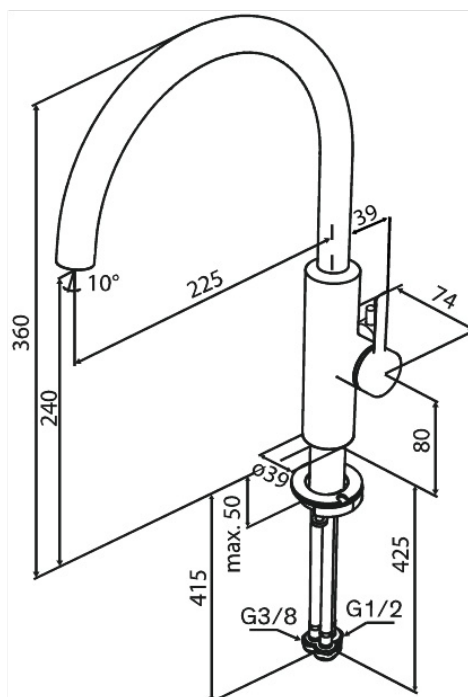

FM Mattsson Denmark ApS
Hvidkærvej 48, 5250 Odense SV, DK-56416218

+45 88 33 00 34 danmark@fmmattssongroup.com

Mere information på damixa.com

damixa