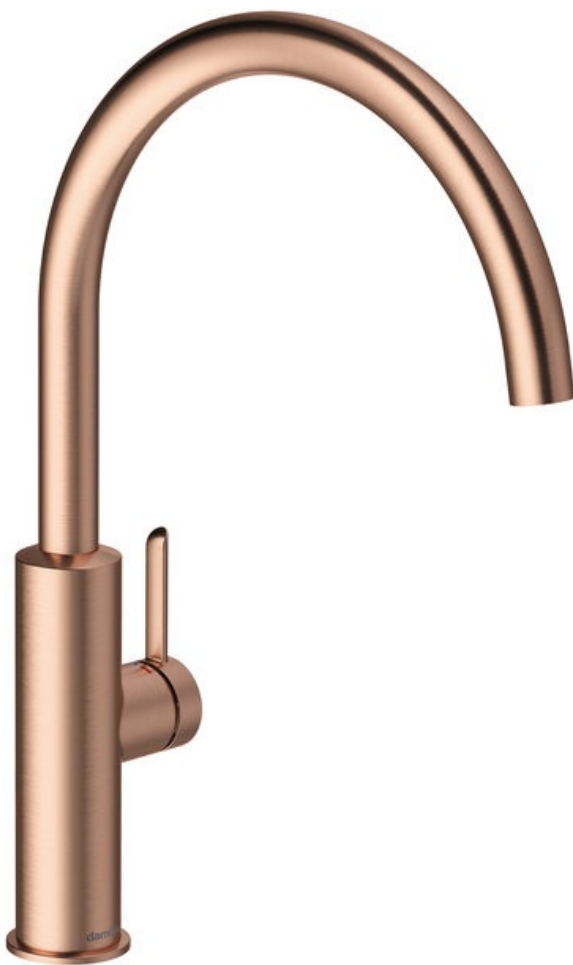

Iris

Kitchen Mixer

Article no.: 910708725
Finish: Brushed Copper
Series: Iris

EAN no.: 5708516847052

Standard features:

- Ceramic cartridge
- Cold-start
- Water consumption max.6 l/min
- 110° swivel limitation
- Coin-slot aerator – for easy removal and cleaning
- 46 mm rosette included – for larger hole coverage