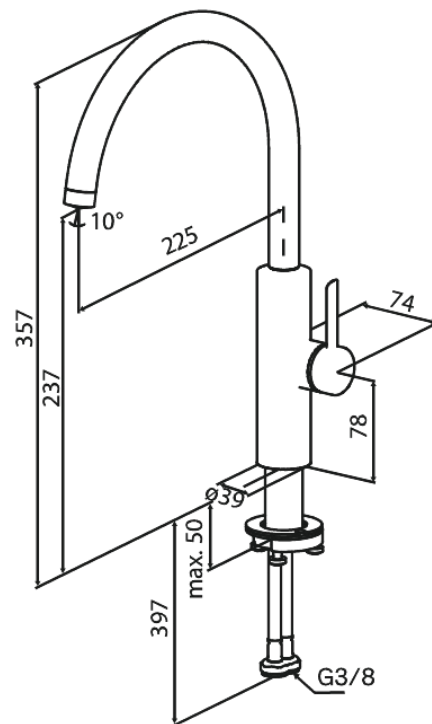

Product features

FM Mattsson Denmark ApS
Hvidkærvej 48, 5250 Odense SV, DK-56416218

+45 88 33 00 34 danmark@fmmattssongroup.com

Mere information på damixa.com

damixa