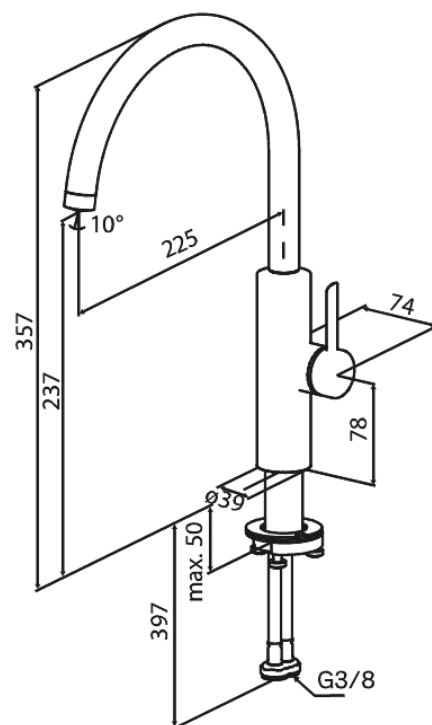

Product features

FM Mattsson Denmark ApS
Hvidkærvej 48, 5250 Odense SV, DK-56416218

+45 88 33 00 34 danmark@fmmattssongroup.com

Mere information på damixa.com

damixa