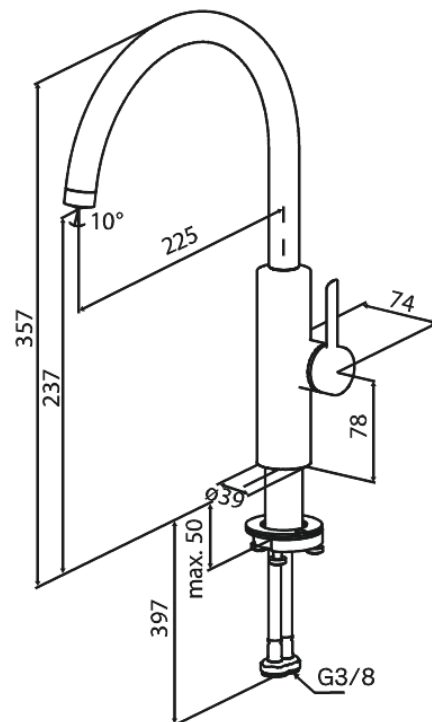

Product features

FM Mattsson Denmark ApS
Hvidkærvej 48, 5250 Odense SV, DK-56416218

+45 88 33 00 34 danmark@fmmattssongroup.com

Mere information på damixa.com

damixa