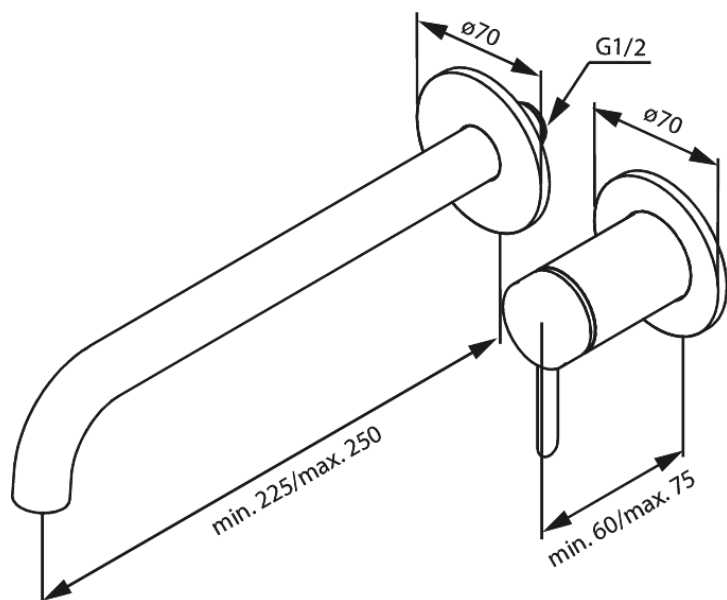

Product features

FM Mattsson Denmark ApS
Hvidkærvej 48, 5250 Odense SV, DK-56416218

+45 88 33 00 34 danmark@fmmattssongroup.com

Mere information på damixa.com

damixa