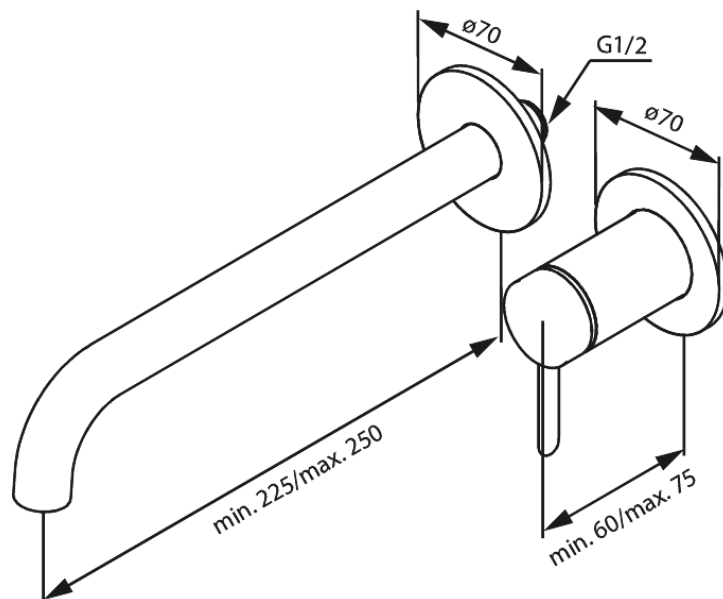

Iris Exposed kit for built in Basin Mixer (250 mm)

Article no.: 916166125
Finish: Matt black
Series:

EAN no.: 5708516845577

Standard features:

Ceramic cartridge
Cover plate and handle in metal

Product features