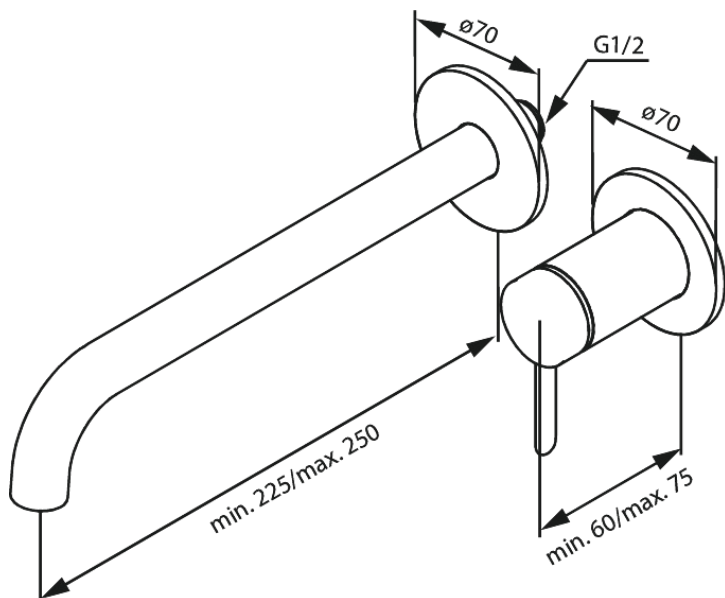

Product features

FM Mattsson Denmark ApS
Hvidkærvej 48, 5250 Odense SV, DK-56416218

+45 88 33 00 34 danmark@fmmattssongroup.com

Mere information på damixa.com

damixa