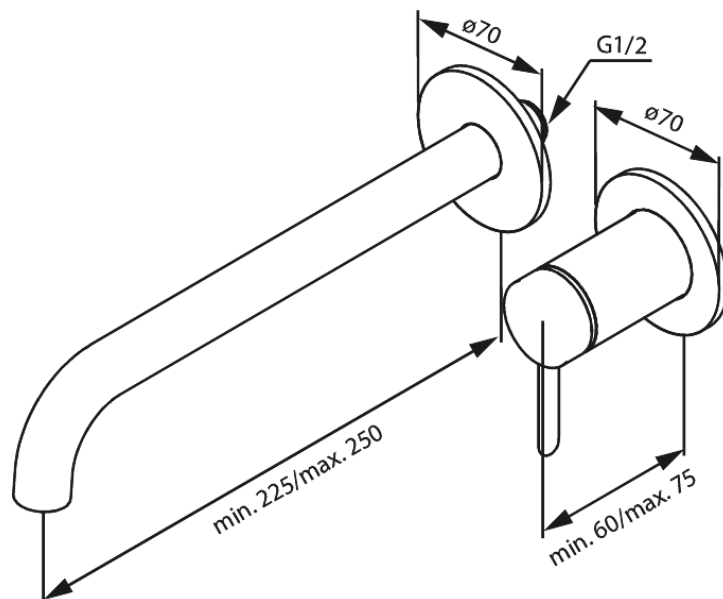

Iris Exposed kit for built in Basin Mixer (250 mm)

Article no.: 916165525
Finish: Graphite Grey
Series:

EAN no.: 5708516845560

Standard features:

Ceramic cartridge
Cover plate and handle in metal

Product features