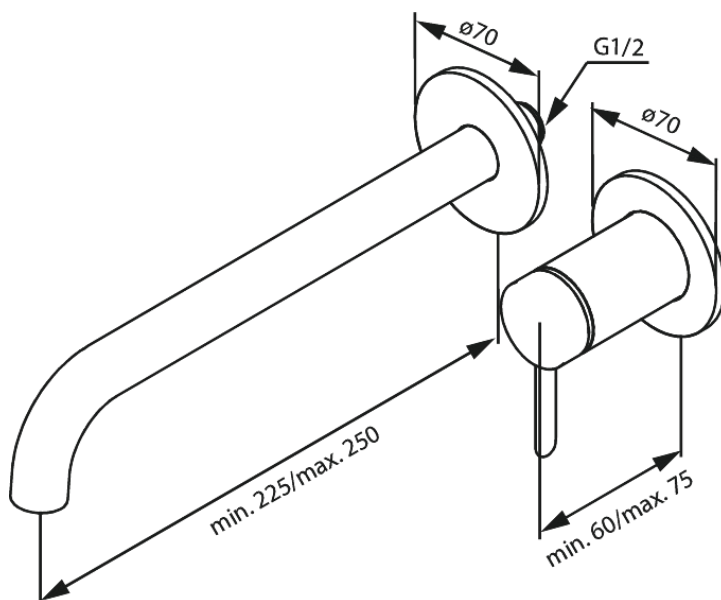

Product features

FM Mattsson Denmark ApS
Hvidkærvej 48, 5250 Odense SV, DK-56416218

+45 88 33 00 34 danmark@fmmattssongroup.com

Mere information på damixa.com

damixa