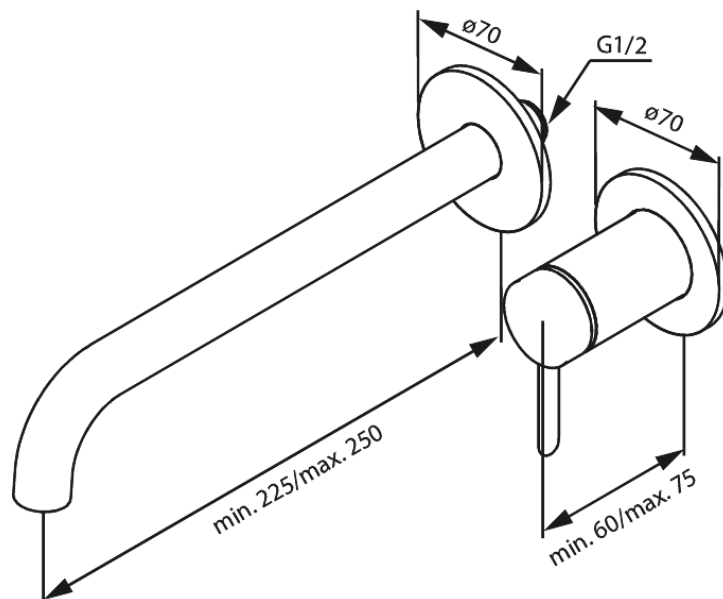

Iris Exposed kit for built in Basin Mixer (250 mm)

Article no.: 916160025
Finish: Chrome
Series:

EAN no.: 5708516845553

Standard features:

Ceramic cartridge
Cover plate and handle in metal

Product features