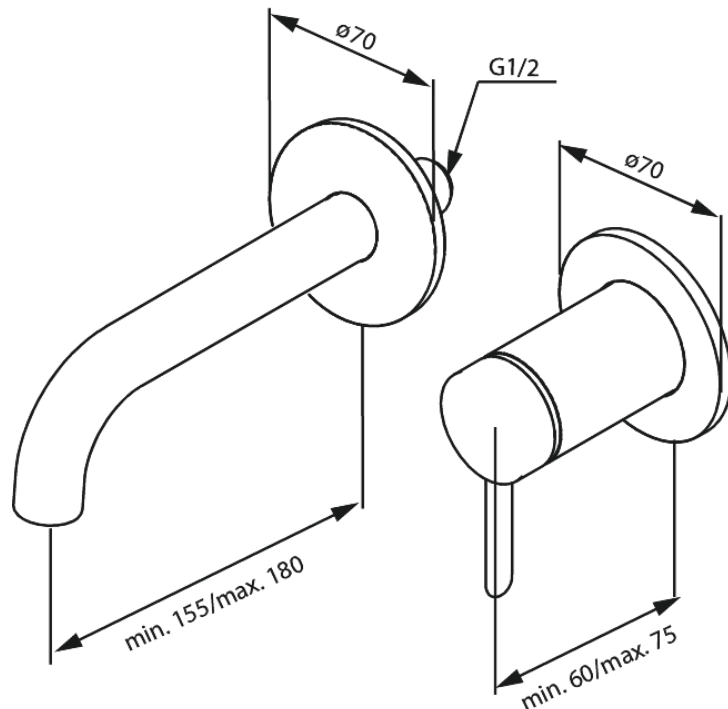

FM Mattsson Denmark ApS
Hvidkærvej 48, 5250 Odense SV, DK-56416218

+45 88 33 00 34 danmark@fmmattssongroup.com

Mere information på damixa.com

damixa