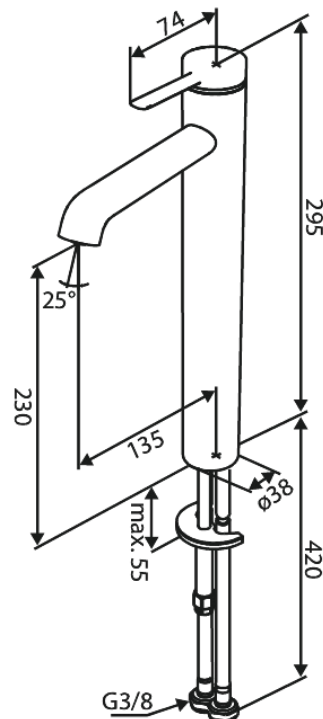

Product features

FM Mattsson Denmark ApS
Hvidkærvej 48, 5250 Odense SV, DK-56416218

+45 88 33 00 34 danmark@fmmattssongroup.com

Mere information på damixa.com

damixa