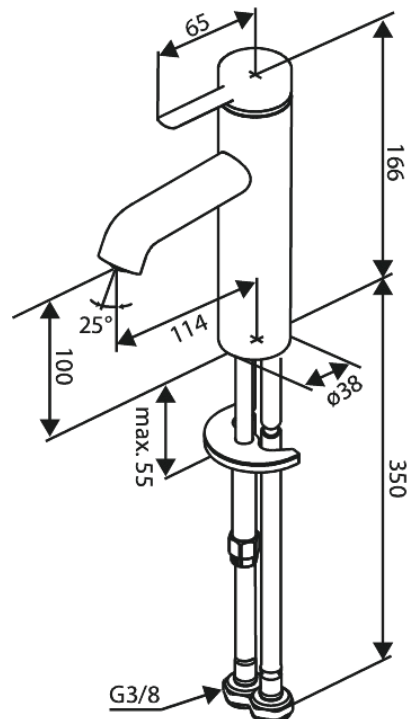

Product features

FM Mattsson Denmark ApS
Hvidkærvej 48, 5250 Odense SV, DK-56416218

+45 88 33 00 34 danmark@fmmattssongroup.com

Mere information på damixa.com

damixa