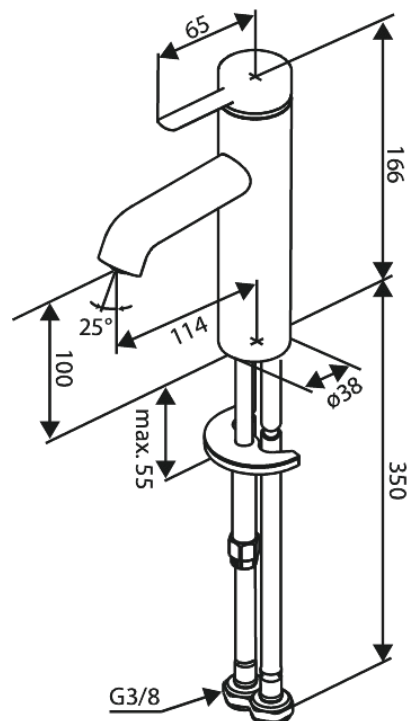

Product features

FM Mattsson Denmark ApS
Hvidkærvej 48, 5250 Odense SV, DK-56416218

+45 88 33 00 34 danmark@fmmattssongroup.com

Mere information på damixa.com

damixa