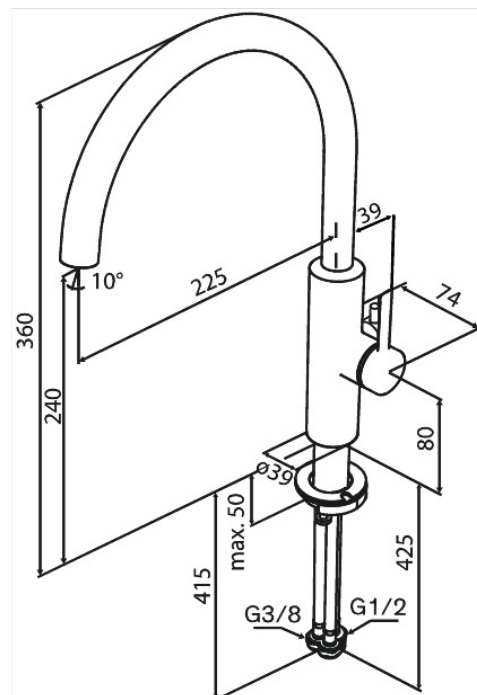

FM Mattsson Denmark ApS
Hvidkærvej 48, 5250 Odense SV, DK-56416218

+45 88 33 00 34 danmark@fmmattssongroup.com

Mere information på damixa.com

damixa